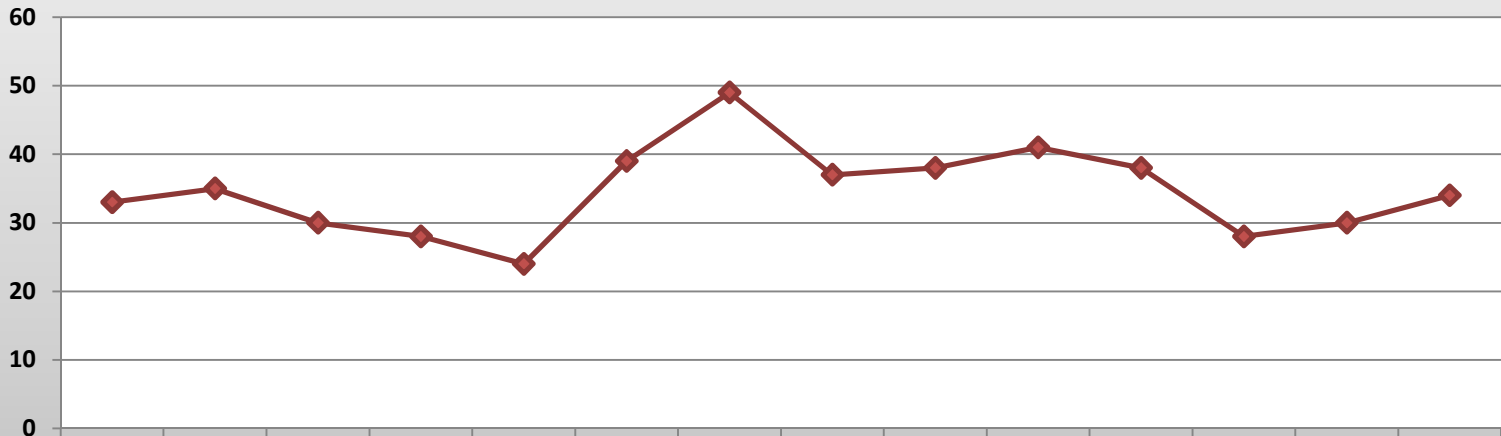

Motor Vehicle Fatalities Where Driver Speeding Was a Factor, Alaska 1994-2007

	1994	1995	1996	1997	1998	1999	2000	2001	2002	2003	2004	2005	2006	2007
Fatalities	33	35	30	28	24	39	49	37	38	41	38	28	30	34

Source: The Fatality Analysis Reporting System, National Highway Traffic Safety Administration, U.S. Department of Transportation