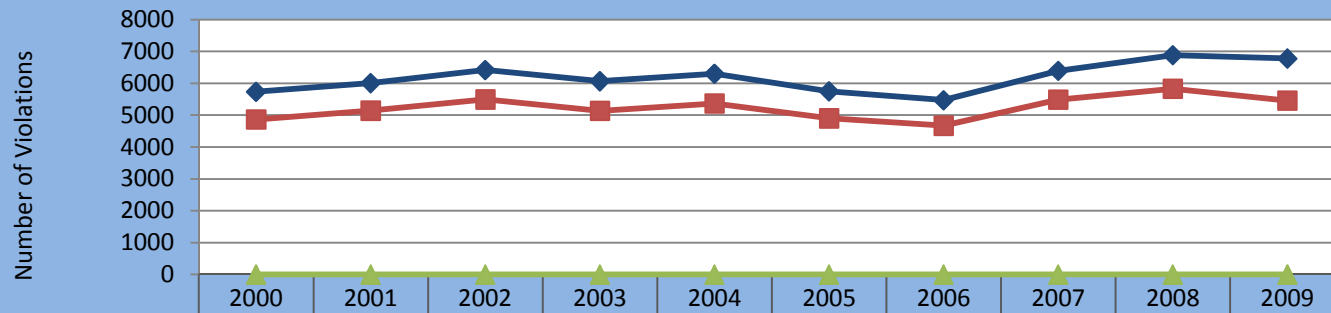

DUI Arrest Violations in Alaska, 2000 - 2009

◆ Total Arrest Violations	5736	6009	6419	6069	6303	5752	5472	6395	6884	6779
■ Total Violations with Convictions	4862	5141	5492	5133	5367	4900	4669	5486	5831	5453
▲ Percent of Convictions	84.8%	85.6%	85.6%	84.6%	85.1%	85.2%	85.3%	85.8%	84.7%	80.4%