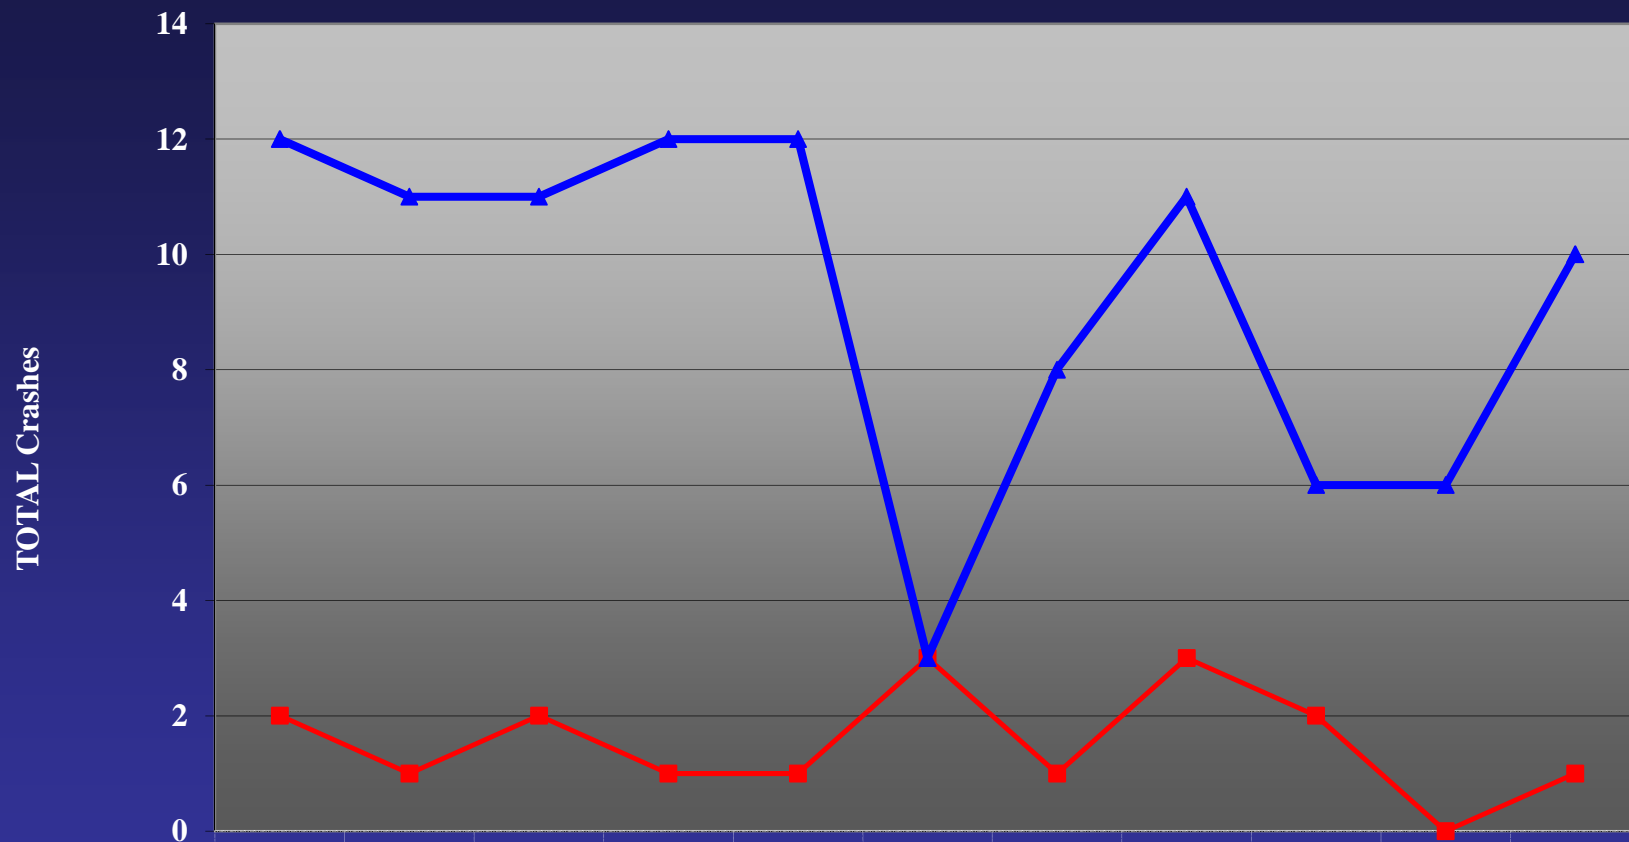

## 1996-2006 Moose-Related Fatalities and Major Injuries in Highway Crashes

■ Fatality

▲ Major Injury

1996

1997

1998

1999

2000

2001

2002

2003

2004

2005

2006

2

1

1

12

11

11

12

12

3

8