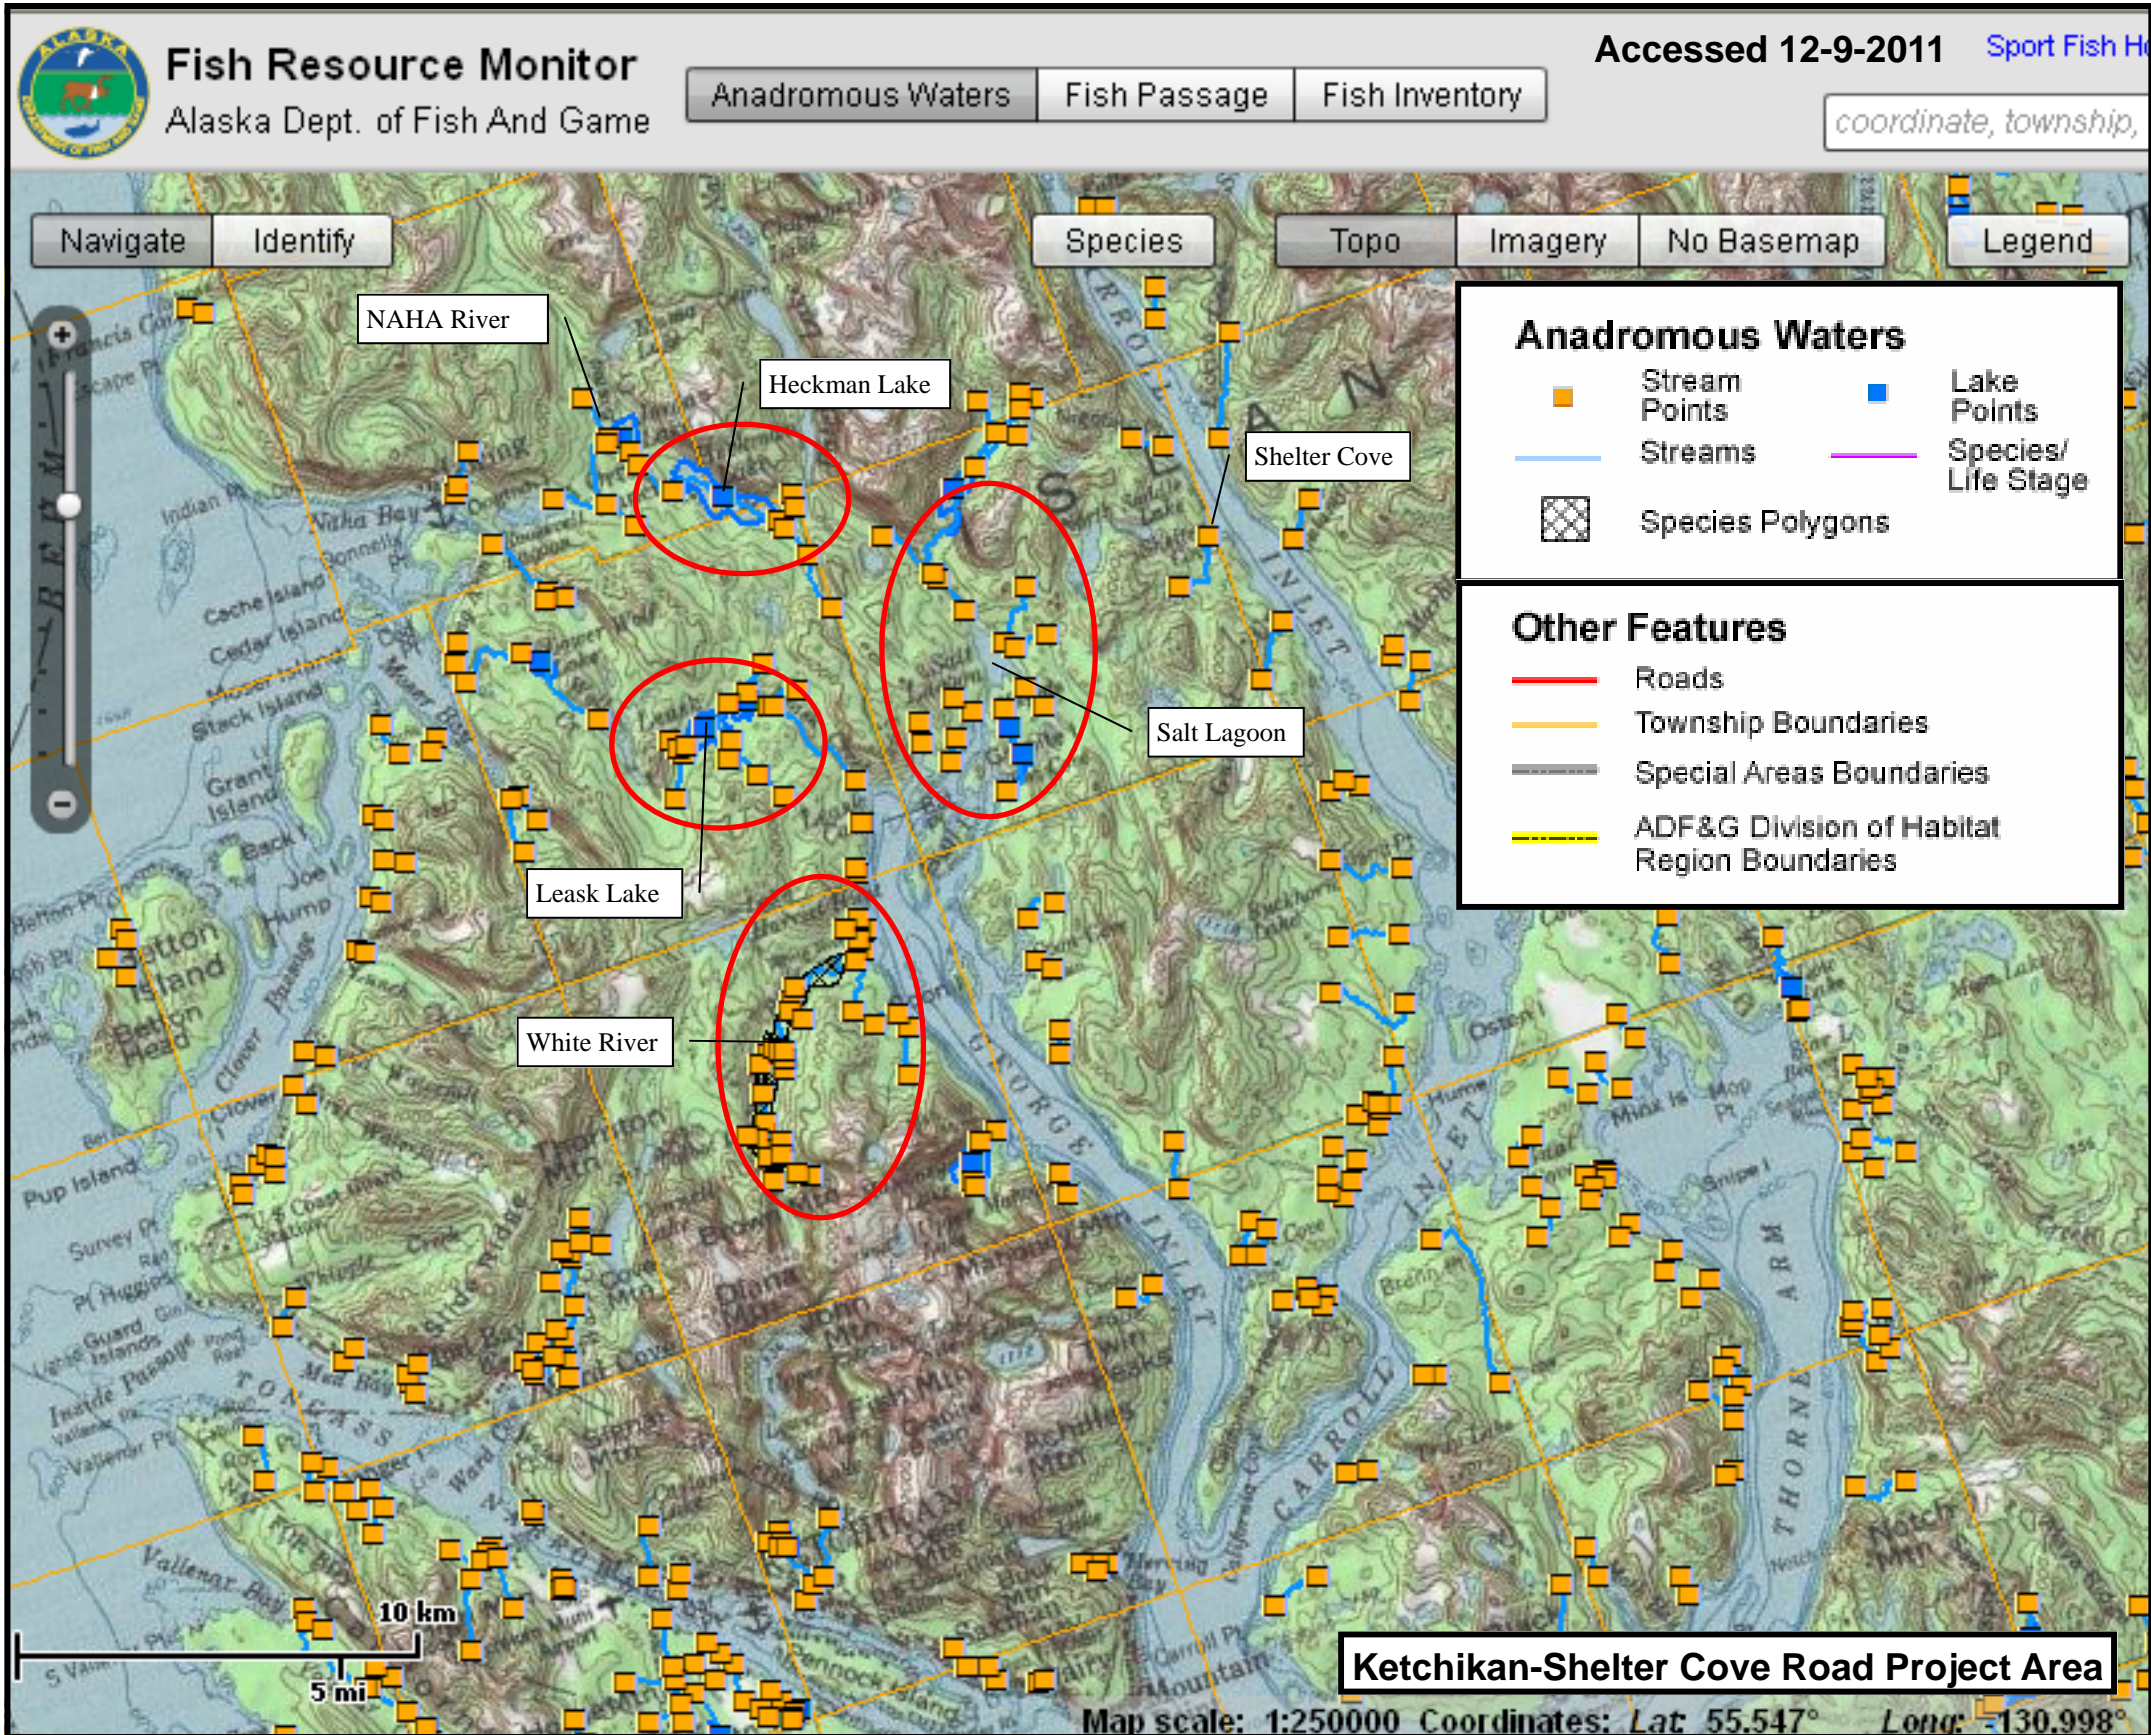

Appendix D

ADF&G Fish Resource Monitor Maps

This page left blank intentionally

Appendix D
ADFG Fish Stream
Map 1/4

Page Left Intentionally Blank

Anadromous Waters

- Stream Points
- Lake Points
- Streams
- Species/Life Stage
- Species Polygons

Other Features

- Roads
- Township Boundaries
- Special Areas Boundaries
- ADF&G Division of Habitat Region Boundaries

Lake Harriet Hunt, White River Road Area

Page Left Intentionally Blank

Page Left Intentionally Blank

Page Left Intentionally Blank