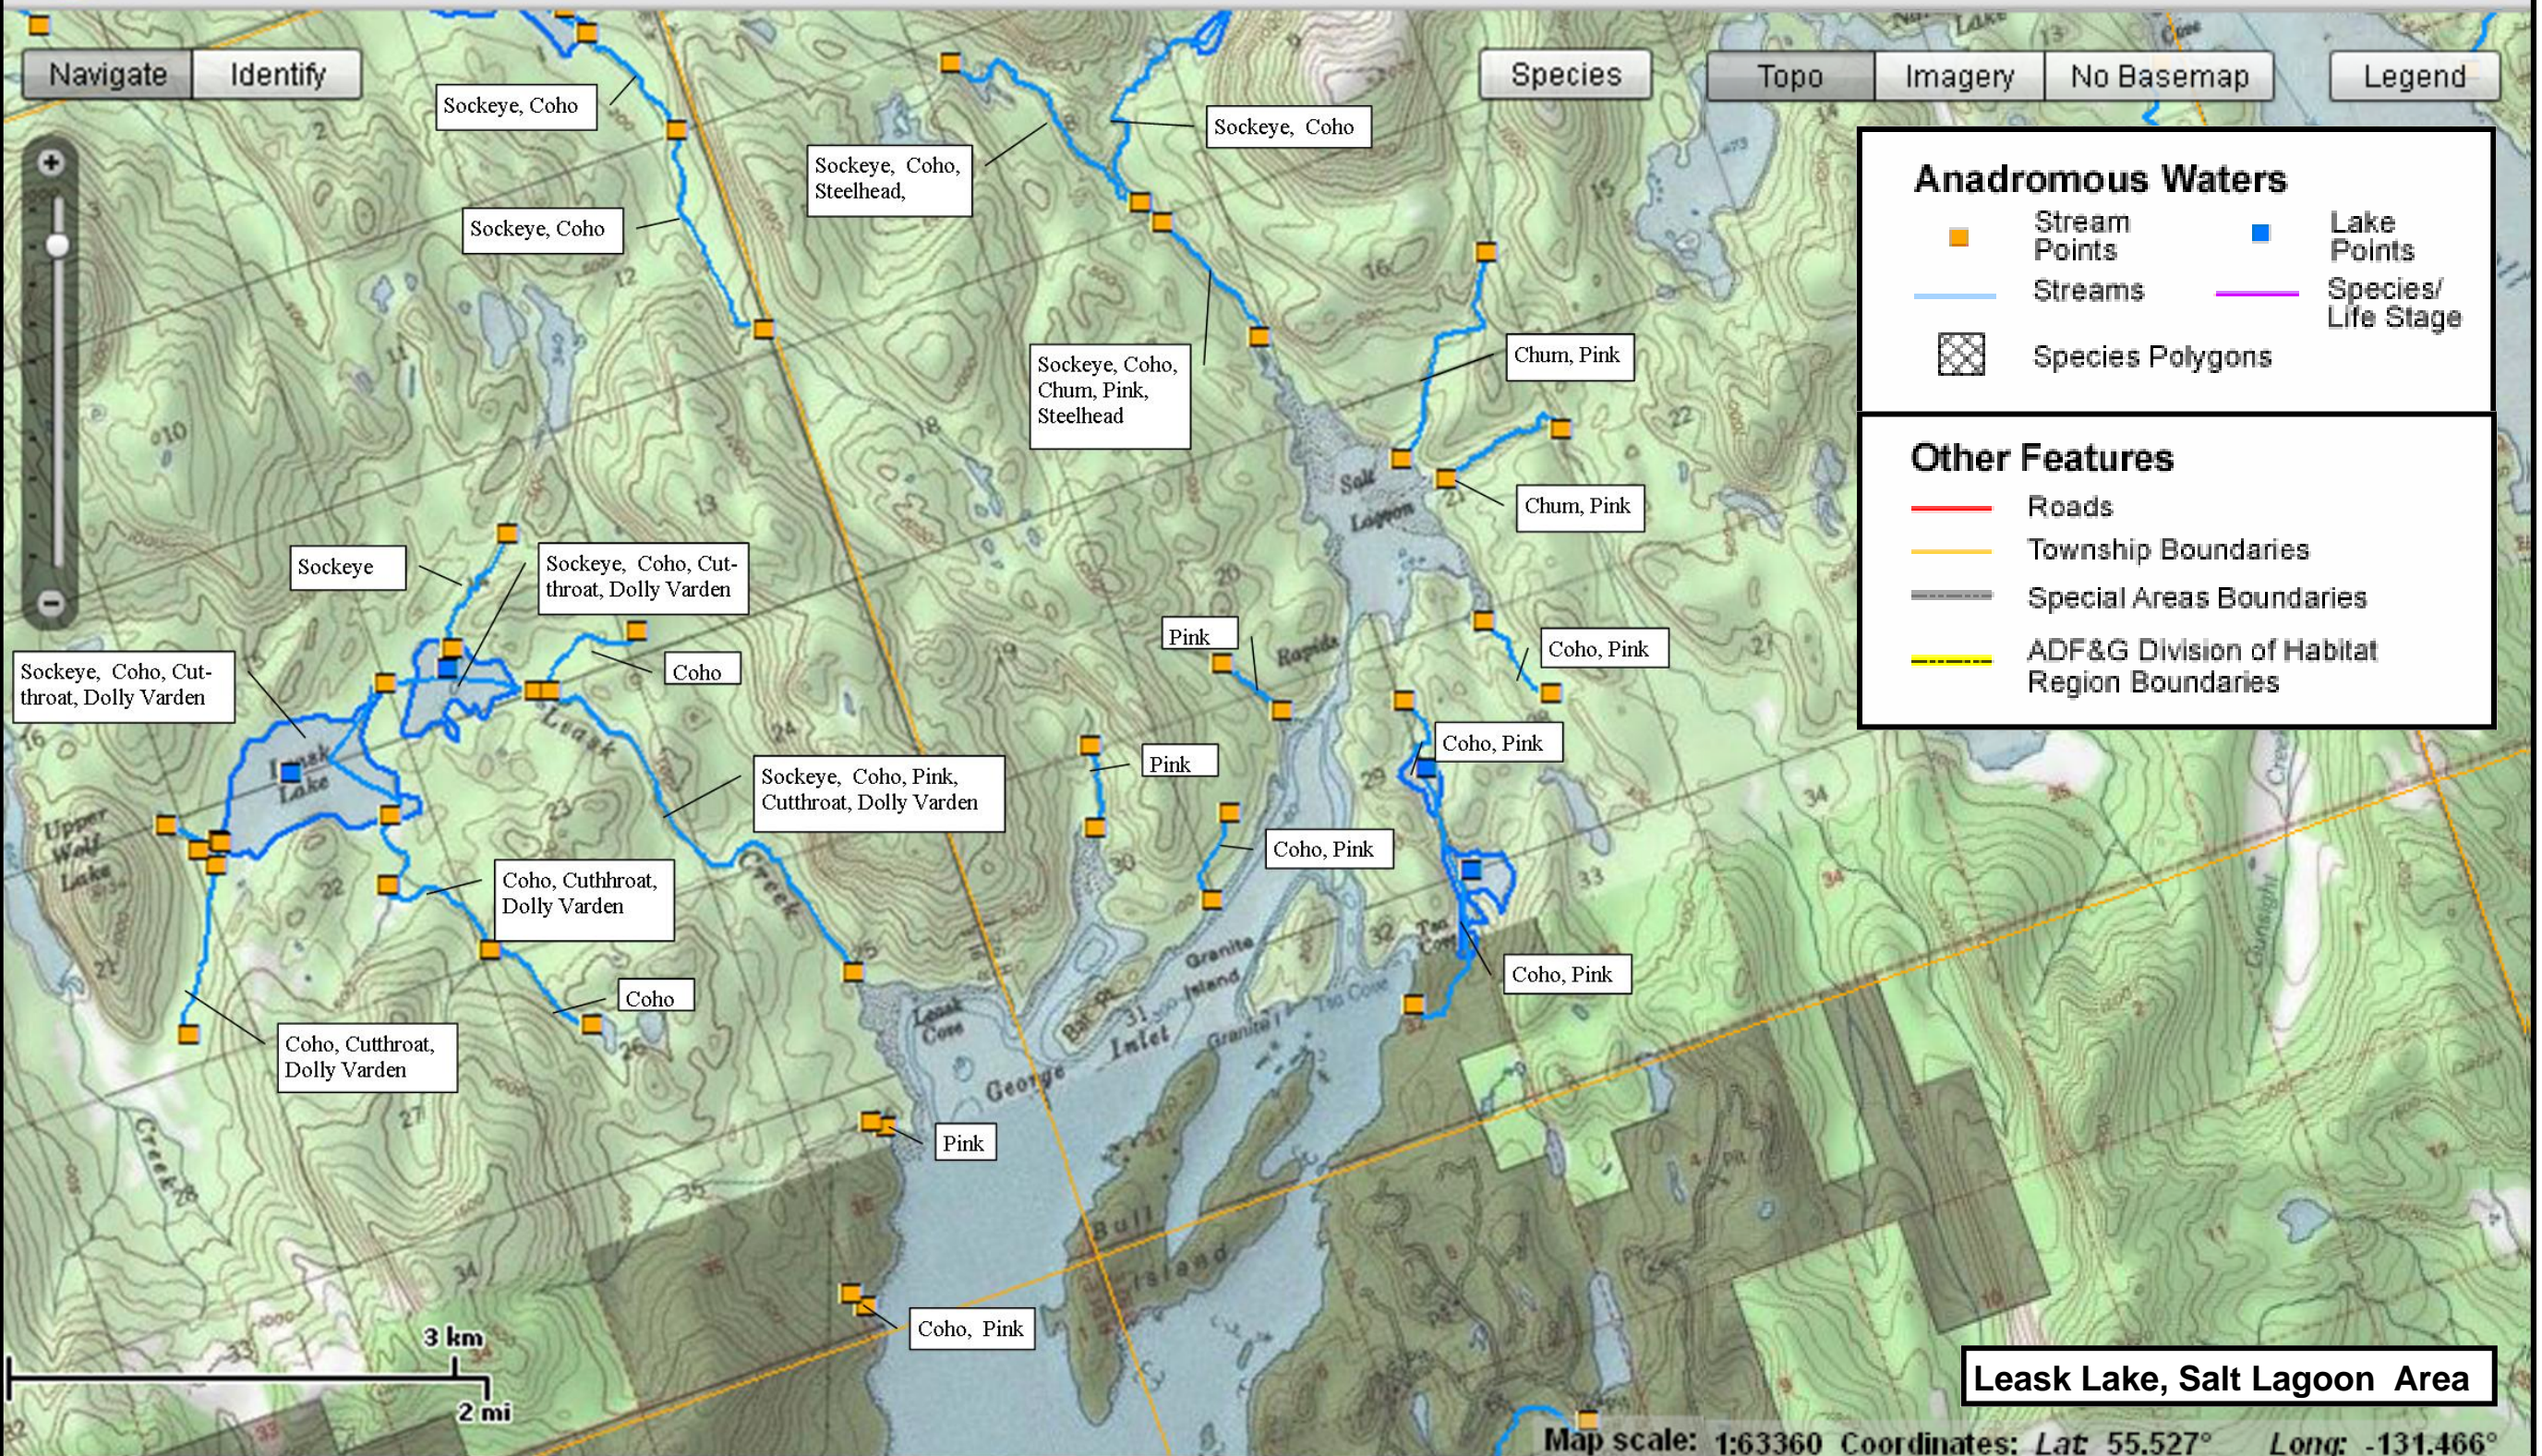

Appendix D

ADF&G Fish Resource Monitor Maps

This page left blank intentionally

Appendix D
ADFG Fish Stream
Map 1/4

Page Left Intentionally Blank

Anadromous Waters

- Stream Points
- Lake Points
- Streams
- Species/Life Stage
- Species Polygons

Other Features

- Roads
- Township Boundaries
- Special Areas Boundaries
- ADF&G Division of Habitat Region Boundaries

Lake Harriet Hunt, White River Road Area

Page Left Intentionally Blank

Page Left Intentionally Blank

Page Left Intentionally Blank