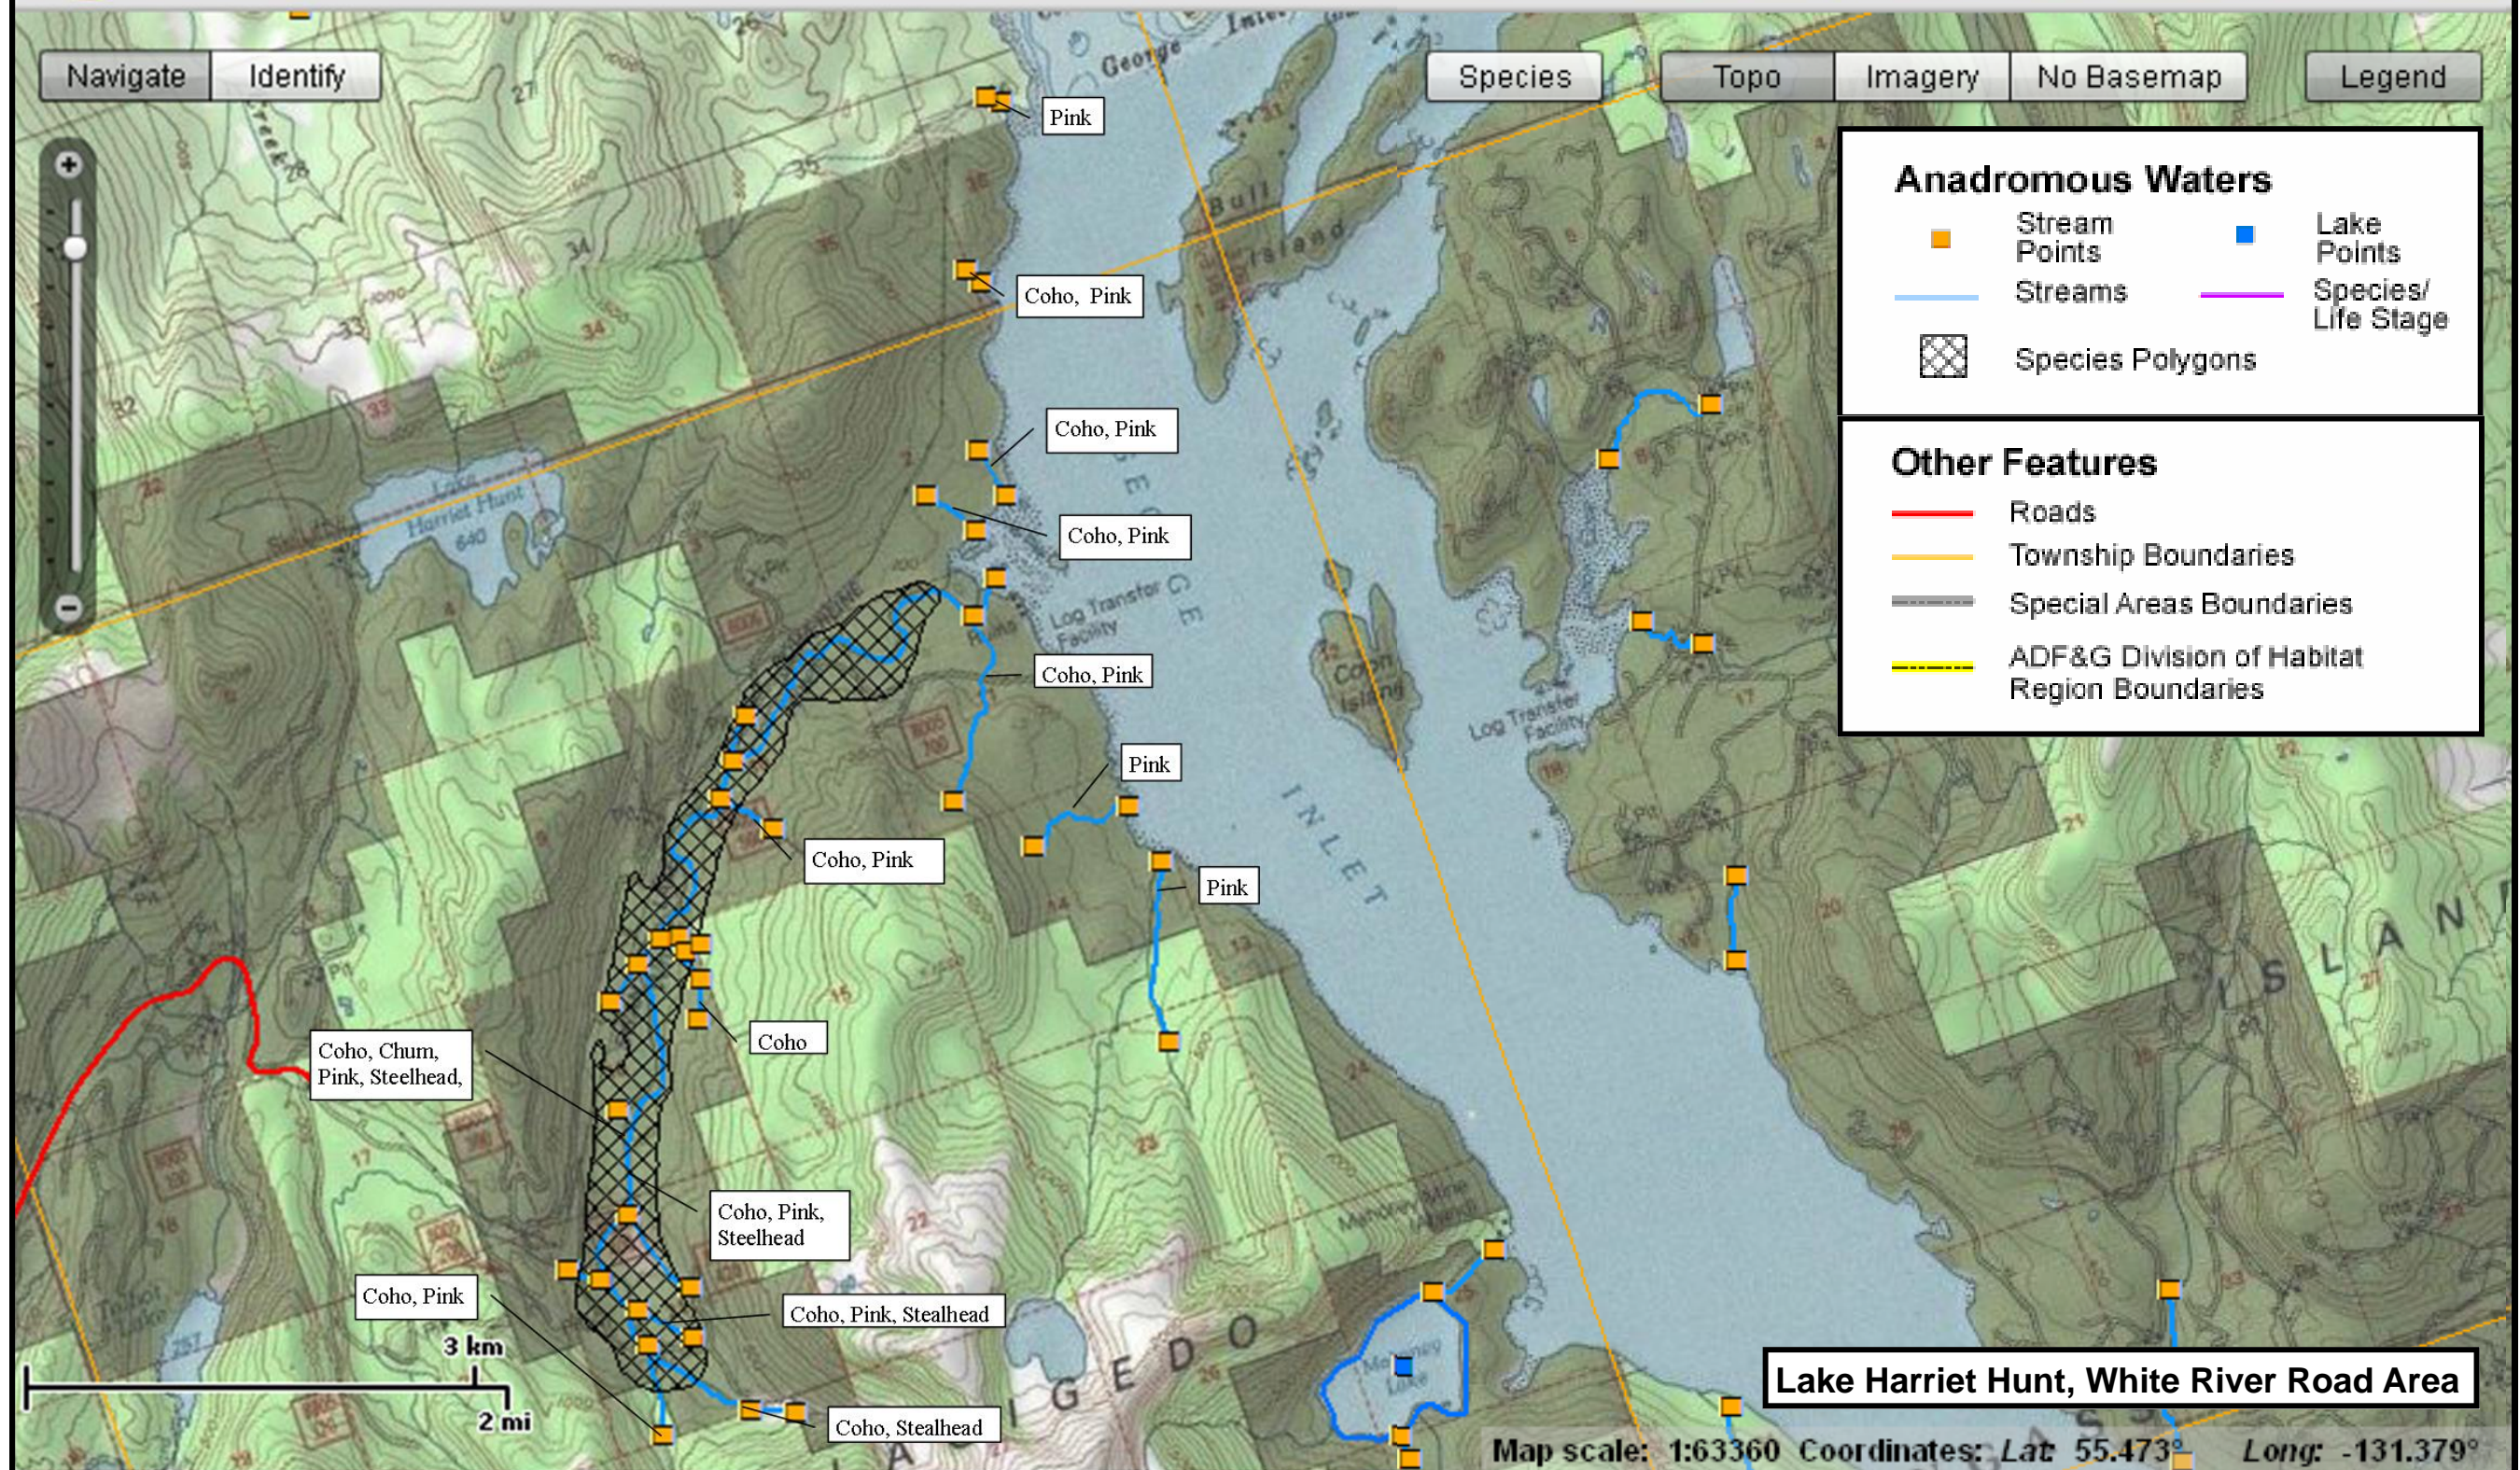

Appendix D

ADF&G Fish Resource Monitor Maps

This page left blank intentionally

Appendix D
ADFG Fish Stream
Map 1/4

Page Left Intentionally Blank

Anadromous Waters

- Stream Points
- Lake Points
- Streams
- Species/Life Stage
- Species Polygons

Other Features

- Roads
- Township Boundaries
- Special Areas Boundaries
- ADF&G Division of Habitat Region Boundaries

Lake Harriet Hunt, White River Road Area

Page Left Intentionally Blank

Page Left Intentionally Blank

Page Left Intentionally Blank