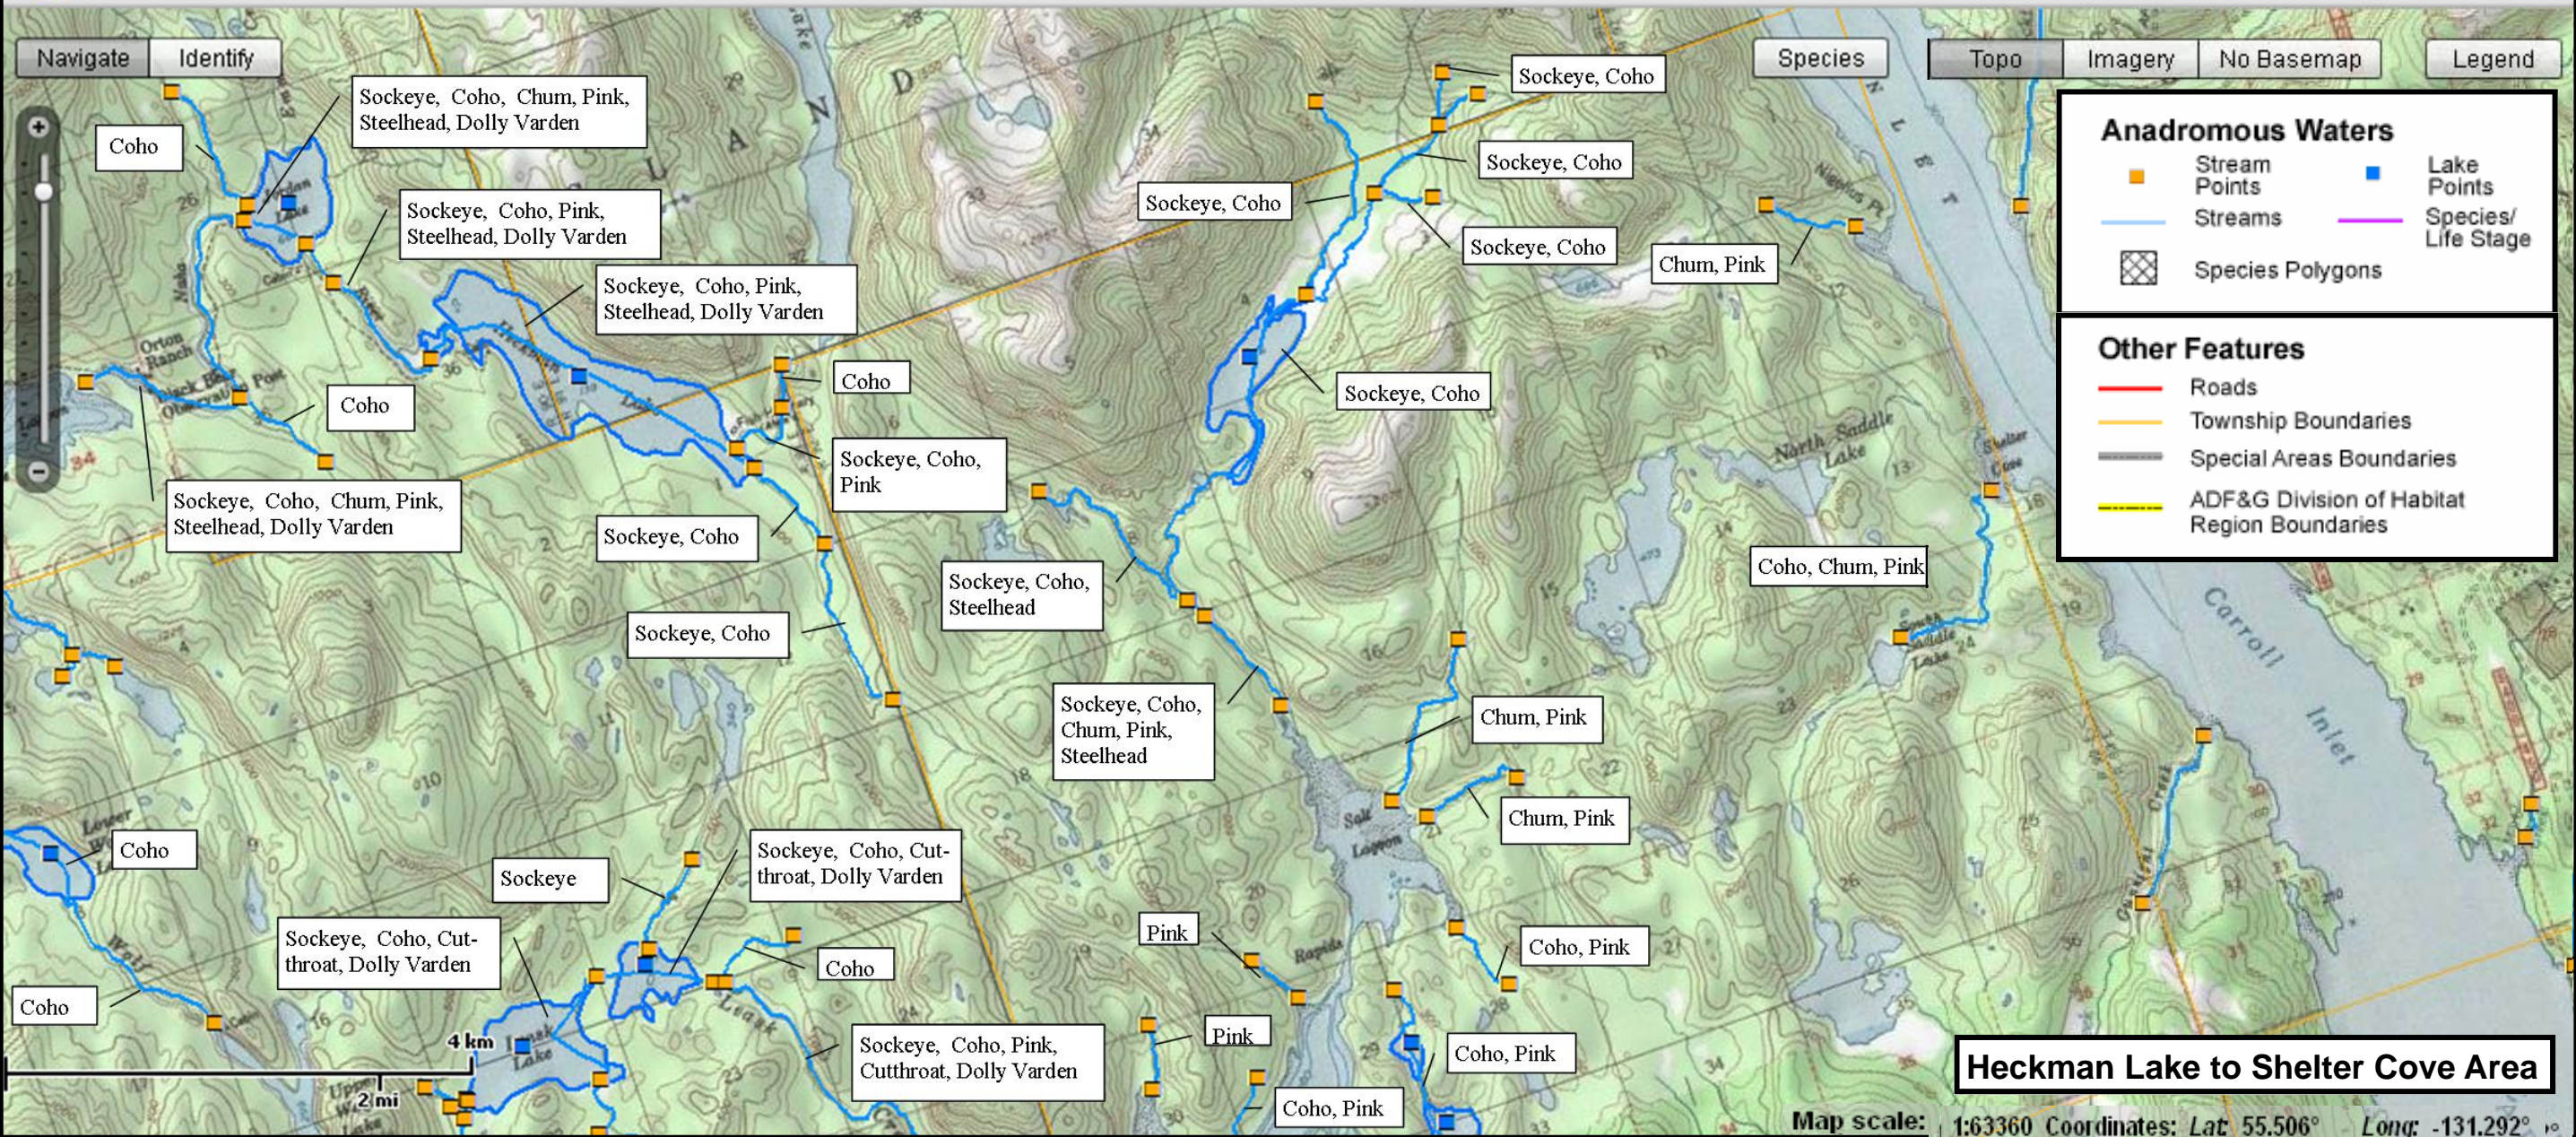

Appendix D

ADF&G Fish Resource Monitor Maps

This page left blank intentionally

Appendix D
ADFG Fish Stream
Map 1/4

Page Left Intentionally Blank

Anadromous Waters

- Stream Points
- Lake Points
- Streams
- Species/Life Stage
- Species Polygons

Other Features

- Roads
- Township Boundaries
- Special Areas Boundaries
- ADF&G Division of Habitat Region Boundaries

Lake Harriet Hunt, White River Road Area

Page Left Intentionally Blank

Page Left Intentionally Blank