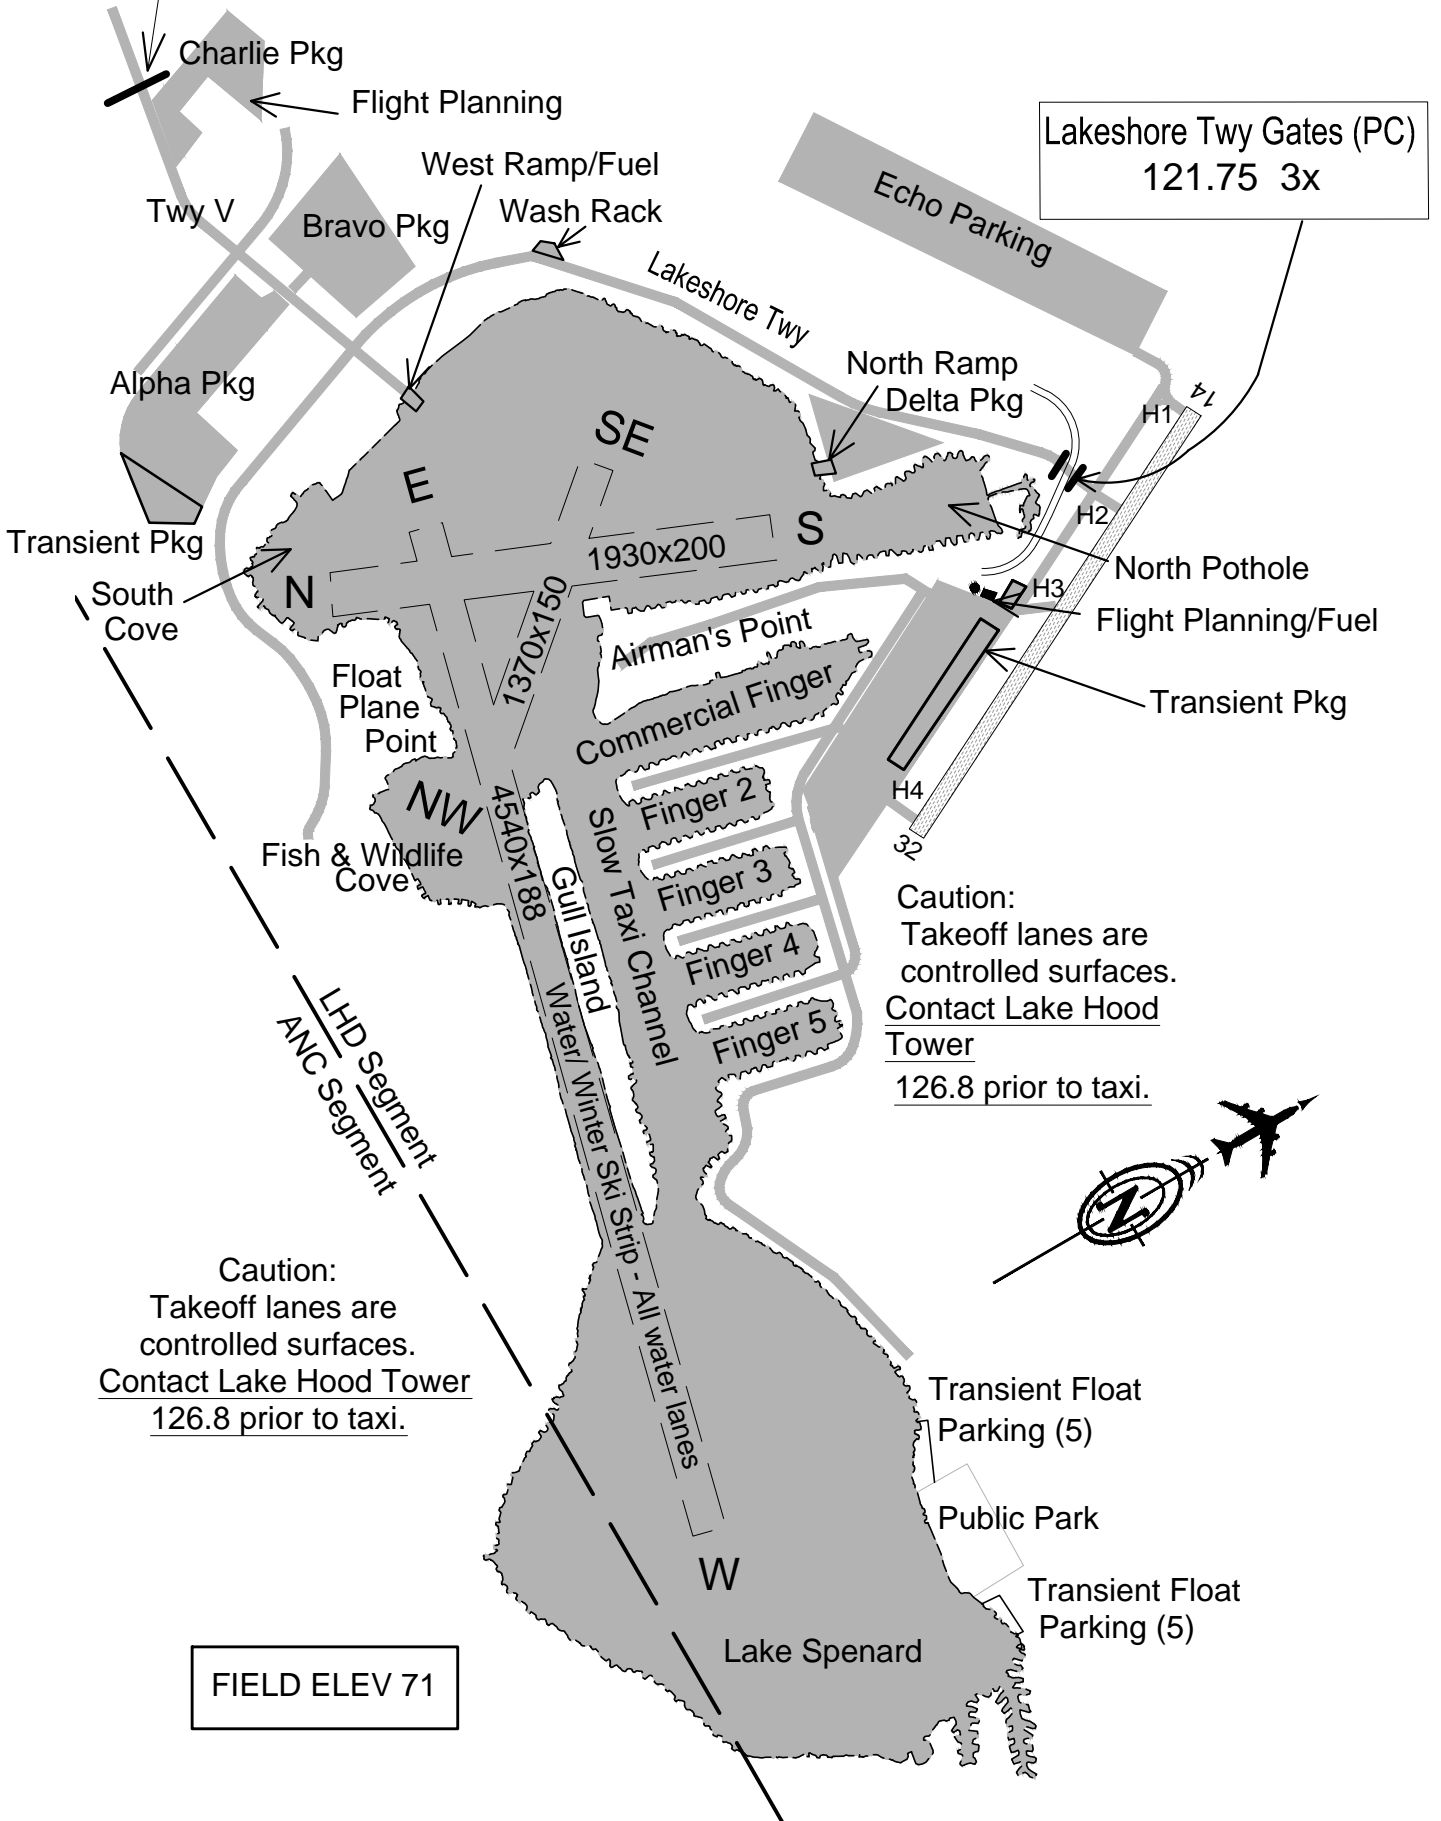

ATIS
125.6
Lake Hood Tower
126.8

ATIS by Phone
(907-245-5432)

Twy V Gates (PC)
121.75 5x

LHD / PALH

15 Nov 2012

Caution:
Takeoff lanes are
controlled surfaces.
Contact Lake Hood
Tower
126.8 prior to taxi.

Caution:
Takeoff lanes are
controlled surfaces.
Contact Lake Hood
Tower
126.8 prior to taxi.